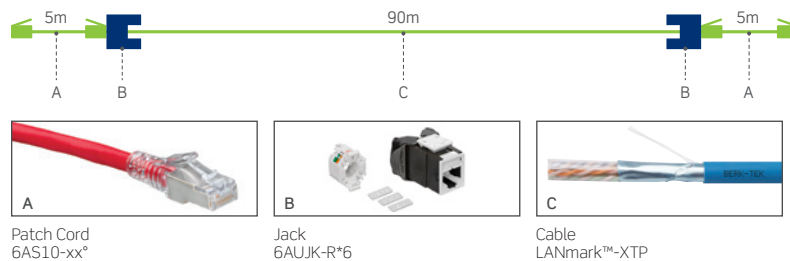

SYSTEM DATA SHEET

AV6850 | 10 Gb/s AV UTP SYSTEM

Highest performing Cat 6A system for demanding AV networks

- Excellent choice for demanding 10 Gb/s AV applications such as 4K HDBaseT™ and SDVoE (Software Defined Video over Ethernet)
- Innovative Crosstalk Prevention (XTP) technology provides superior signal isolation for crystal clear AV in HD or UHD (4k)
- Limited lifetime warranty available when installed by Leviton or Berk-Tek certified contractors
- LANmark™-XTP cable is an HDBaseT Alliance recommended cable
- Error-free performance up to 10 Gigabit Ethernet with full duplex transmission up to 500 MHz
- Backwards compatible with Gigabit Ethernet to provide seamless migration to 10GBASE-T and supports all Cat 6 and Cat 5e system requirements

SYSTEM ELEMENTS

RECOMMENDED FOR

10 Gb/s AV applications such as HDBaseT and SDVoE or other high bandwidth AV technologies

Designed for AV applications requiring high bandwidth and low latency

XTP technology provides excellent signal isolation for HD and UHD (4k) AV applications over IP

PoE standards: IEEE 802.3af, 802.3at, 802.3bt, Cisco UPoE, and Power over HDBaseT™ (PoH) up to 100 watts

XTP shield allows for efficient heat dissipation

10 Gb/s AV UTP