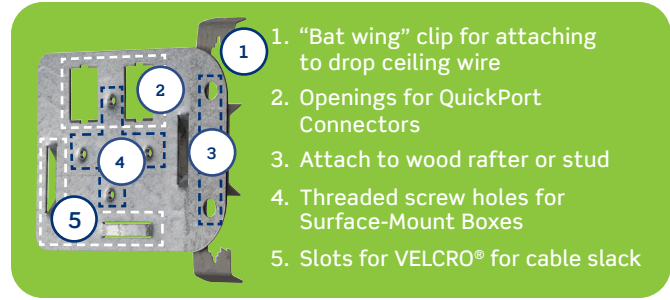

VERSATILE QUICKPORT® IN-CEILING BRACKET

- Provides a testable permanent link in drop ceilings to security cameras and other connected devices
- Complete plenum-rated system of cable, connectors, patch cords, boxes, and brackets
- System works with standard drop-ceiling hardware such as drop wires or rods

DESCRIPTION	PART NO.	PART NO. (NO CLIP)
QuickPort In-Ceiling Bracket	49223-CBC	49223-CB0

VXC™ COUPLER

- Universal UTP solution for terminating cables at WAPs and smart building devices
- Coupler creates durable connection without need for punchdown or other proprietary tools
- Supports Power over Ethernet (PoE)

DESCRIPTION	PART NO.
VXC Coupler	SBCPI-00S