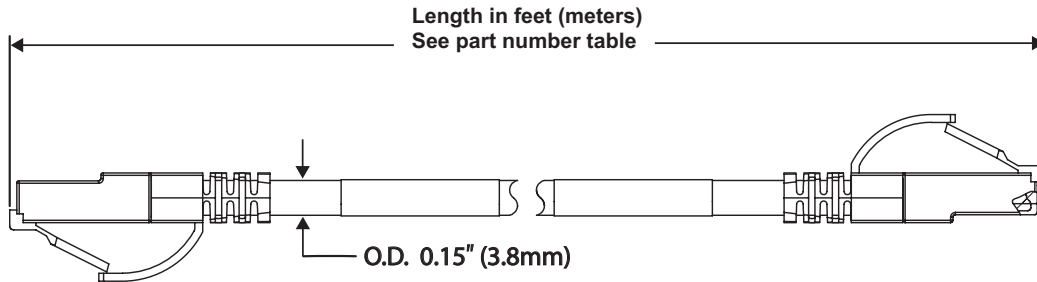

PRODUCT SPECIFICATIONS

6H460-XX* (available in Europe and Middle East only)

6H460-XX*

EXTREME™ HIGH-FLEX CAT 6 PATCH CORDS

Description	White	Yellow	Red	Blue	Green	Gray	Black
High-Flex Cat 6 Patch Cord, 0.5 feet (0.15 m)	6H460-6IW	6H460-6IY	—	6H460-6IL	—	6H460-6IS	—
High-Flex Cat 6 Patch Cord, 1 foot (0.3 m)	6H460-01W	6H460-01Y	6H460-01R	6H460-01L	6H460-01G	6H460-01S	6H460-01E
High-Flex Cat 6 Patch Cord, 2 feet (0.6 m)	6H460-02W	6H460-02Y	6H460-02R	6H460-02L	6H460-02G	6H460-02S	6H460-02E
High-Flex Cat 6 Patch Cord, 3 feet (0.9 m)	6H460-03W	6H460-03Y	6H460-03R	6H460-03L	6H460-03G	6H460-03S	6H460-03E
High-Flex Cat 6 Patch Cord, 4 feet (1.2 m)	6H460-04W	6H460-04Y	6H460-04R	6H460-04L	6H460-04G	6H460-04S	6H460-04E
High-Flex Cat 6 Patch Cord, 5 feet (1.5 m)	6H460-05W	6H460-05Y	6H460-05R	6H460-05L	6H460-05G	6H460-05S	6H460-05E
High-Flex Cat 6 Patch Cord, 6 feet (1.8 m)	6H460-06W	6H460-06Y	6H460-06R	6H460-06L	6H460-06G	6H460-06S	6H460-06E
High-Flex Cat 6 Patch Cord, 7 feet (2.1 m)	6H460-07W	6H460-07Y	6H460-07R	6H460-07L	6H460-07G	6H460-07S	6H460-07E
High-Flex Cat 6 Patch Cord, 8 feet (2.4 m)	6H460-08W	6H460-08Y	6H460-08R	6H460-08L	6H460-08G	6H460-08S	6H460-08E
High-Flex Cat 6 Patch Cord, 9 feet (2.7 m)	6H460-09W	6H460-09Y	6H460-09R	6H460-09L	6H460-09G	6H460-09S	6H460-09E
High-Flex Cat 6 Patch Cord, 10 feet (3.0 m)	6H460-10W	6H460-10Y	6H460-10R	6H460-10L	6H460-10G	6H460-10S	6H460-10E
High-Flex Cat 6 Patch Cord, 11 feet (3.4 m)	6H460-11W	6H460-11Y	6H460-11R	6H460-11L	6H460-11G	6H460-11S	6H460-11E
High-Flex Cat 6 Patch Cord, 12 feet (3.7 m)	6H460-12W	6H460-12Y	6H460-12R	6H460-12L	6H460-12G	6H460-12S	6H460-12E
High-Flex Cat 6 Patch Cord, 13 feet (4.0 m)	6H460-13W	6H460-13Y	6H460-13R	6H460-13L	6H460-13G	6H460-13S	6H460-13E
High-Flex Cat 6 Patch Cord, 14 feet (4.3 m)	6H460-14W	6H460-14Y	6H460-14R	6H460-14L	6H460-14G	6H460-14S	6H460-14E
High-Flex Cat 6 Patch Cord, 15 feet (4.6 m)	6H460-15W	6H460-15Y	6H460-15R	6H460-15L	6H460-15G	6H460-15S	6H460-15E
High-Flex Cat 6 Patch Cord, 16 feet (4.9 m)	6H460-16W	6H460-16Y	6H460-16R	6H460-16L	6H460-16G	6H460-16S	6H460-16E
High-Flex Cat 6 Patch Cord, 17 feet (5.2 m)	6H460-17W	6H460-17Y	6H460-17R	6H460-17L	6H460-17G	6H460-17S	6H460-17E
High-Flex Cat 6 Patch Cord, 18 feet (5.5 m)	6H460-18W	6H460-18Y	6H460-18R	6H460-18L	6H460-18G	6H460-18S	6H460-18E
High-Flex Cat 6 Patch Cord, 19 feet (5.8 m)	6H460-19W	6H460-19Y	6H460-19R	6H460-19L	6H460-19G	6H460-19S	6H460-19E
High-Flex Cat 6 Patch Cord, 20 feet (6.1 m)	6H460-20W	6H460-20Y	6H460-20R	6H460-20L	6H460-20G	6H460-20S	6H460-20E
High-Flex Cat 6 Patch Cord, 25 feet (7.6 m)	—	—	—	6H460-25L	—	—	—
High-Flex Cat 6 Patch Cord, 30 feet (9.1 m)	—	—	—	6H460-30L	—	—	—
High-Flex Cat 6 Patch Cord, 35 feet (10.7 m)	—	—	—	6H460-35L	—	—	—
High-Flex Cat 6 Patch Cord, 40 feet (12.1 m)	—	—	—	6H460-40L	—	—	—
High-Flex Cat 6 Patch Cord, 50 feet (15.2 m)	—	—	—	6H460-50L	—	—	—

For further support information, visit Leviton.com/NS/Support