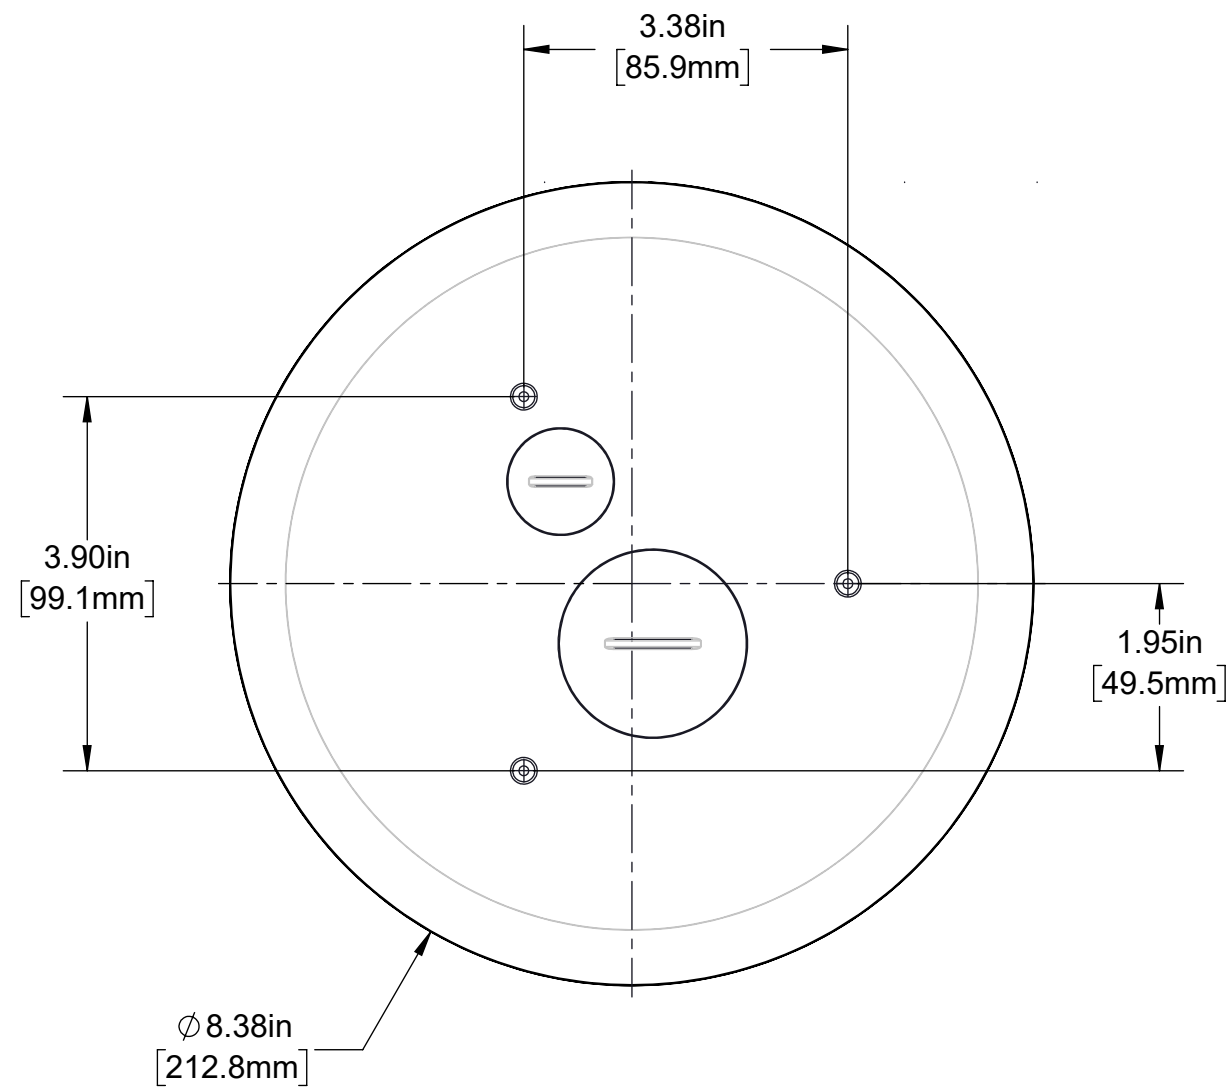

4

3

2

1

B

B

### CATALOG # PT5FF

FURNITURE FEED THROUGH ROUND COVER PLATE FOR USE WITH LEVITON 5" POKE THROUGH FLOOR BOX CATALOG # PT500 ONLY.  
 (1) LARGE SCREW CAP FOR ACCOMMODATING DATA (1.5" DIAMETER CAP)  
 (1) SCREW CAP FOR ACCOMMODATING POWER (0.75" DIAMETER CAP)

A

A

UNLESS OTHERWISE SPECIFIED: DO NOT SCALE DRAWING. ALL DIMENSIONS ARE IN INCHES. ALL ANGLES ARE IN DEGREES.		<b>LEVITON</b>		
TOLERANCES		TITLE: PT5FF FLOOR BOX COVER PLATE CATALOG DRAWING		
<b>INCH</b>	<b>METRIC</b>	DWG NO. CATSTD-PT5FF-00X-D01		
.XX ± .01 .XXX ± .005	.X ± .2 mm .XX ± .1 mm			
ANGLES: ± 1/2°		SIZE	SCALE:1:2	SHEET 1 OF 1
THIRD ANGLE PROJECTION		<b>B</b>	Copyright 2020. Unpublished. All Rights Reserved.	REV 1
ALL PRINTED COPIES ARE UNCONTROLLED				