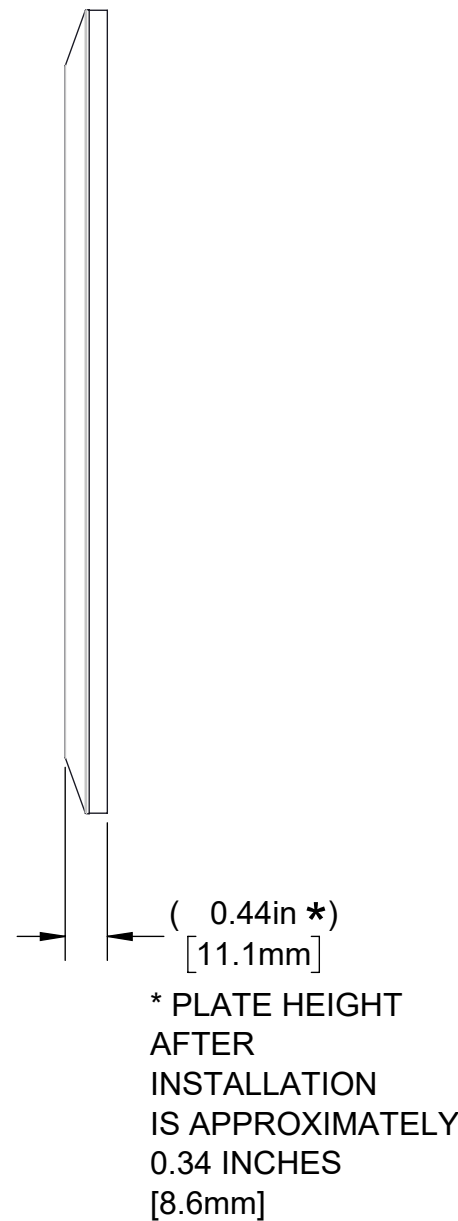

4

3

2

1

B

B

### CATALOG # PT5FF

FURNITURE FEED THROUGH ROUND COVER PLATE FOR USE WITH LEVITON 5" POKE THROUGH FLOOR BOX CATALOG # PT500 ONLY.  
 (1) LARGE SCREW CAP FOR ACCOMMODATING DATA (1.5" DIAMETER CAP)  
 (1) SCREW CAP FOR ACCOMMODATING POWER (0.75" DIAMETER CAP)

A

A

UNLESS OTHERWISE SPECIFIED: DO NOT SCALE DRAWING. ALL DIMENSIONS ARE IN INCHES. ALL ANGLES ARE IN DEGREES.		<b>LEVITON</b>		
TOLERANCES		TITLE: PT5FF FLOOR BOX COVER PLATE CATALOG DRAWING		
<b>INCH</b>	<b>METRIC</b>	DWG NO. CATSTD-PT5FF-00X-D01		
.XX ± .01 .XXX ± .005	.X ± .2 mm .XX ± .1 mm			
ANGLES: ± 1/2°		SIZE	SCALE:1:2	SHEET 1 OF 1
THIRD ANGLE PROJECTION		<b>B</b>	Copyright 2020. Unpublished. All Rights Reserved.	REV 1
ALL PRINTED COPIES ARE UNCONTROLLED				